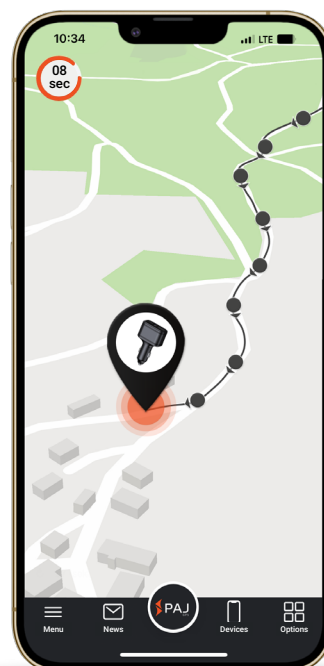

# USB GPS FINDER 4G

USB & USB-C connection

SOS button

48 g

4G LTE

12V

plug&play

### Summary information:

- Usable via the PAJ FINDER Portal (registration required after receiving the device)
- Current position can be viewed on map at anytime
- Worldwide location in over 100 countries
- Live mode, location update every 10 seconds
- Route information of the last 365 days available
- Alarm notifications for different events/situations
- Notifications via the PAJ app and via e-mail