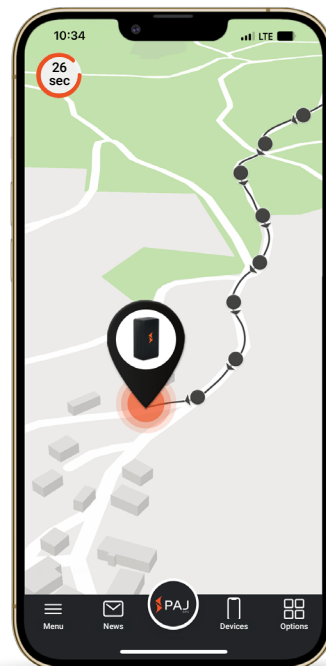

## DATA SHEET

**LED signals**

- Battery
- Mobile network
- GPS status

Eyelet fastener

On/off button

54 mm

31 mm

20 mm

Waterproof

Eyelet for fastening

Small and handy

Battery-powered

41 g

4G LTE

Battery

IP65

### Areas of application:

Children

Elderly

Bags

### Summary information:

- ▶ Usable via the PAJ FINDER Portal (registration required after receiving the device)
- ▶ Current position can be viewed on map at anytime
- ▶ Worldwide location in over 100 countries
- ▶ Live mode, interval for location update can be set in the portal (30 sec. - 10 min.)
- ▶ Route information of the last 365 days available
- ▶ Alarm notifications for different events/situations
- ▶ Notifications via the PAJ app and via e-mail