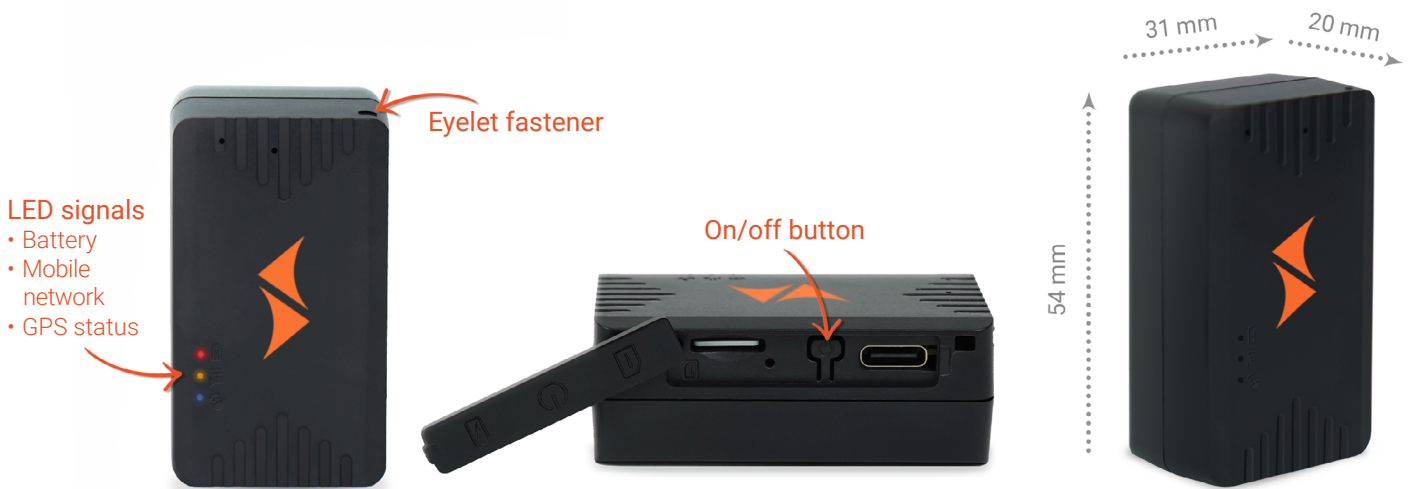

# PEOPLE FINDER 4G

## DATA SHEET

**LED signals**

- Battery
- Mobile network
- GPS status

Eyelet fastener

On/off button

54 mm

31 mm

20 mm

Waterproof

Eyelet for fastening

Small and handy

Battery-powered

41 g

4G LTE

Battery

IP65

### Technical details:

- ▶ Battery duration up to 5 days
- ▶ Battery type 3,7 V 1500 mAh Li-ion
- ▶ GPS accuracy up to 5 meters
- ▶ Waterproof waterproof to IP65
- ▶ Operating environment from -20°C to +75°C
- ▶ Humidity from 10 % to 85 %