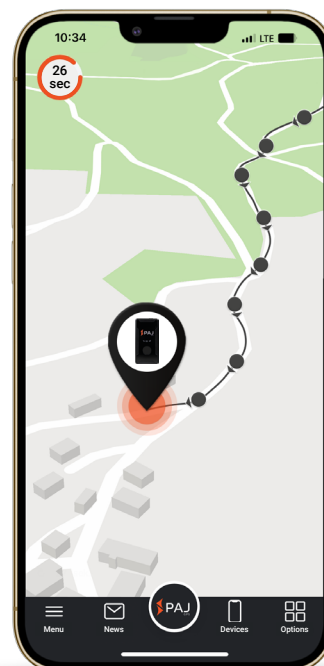

EASY FINDER 4G

DATA SHEET

LED signals

- Mobile network
- Battery
- GPS status

SOS button

On/off button

29 mm

39 mm

78 mm

Multiple use

Protected against rain

Battery-powered

SOS button

100 g

4G LTE

Battery

IP65

Areas of application:

Children

Elderly

Bags

Bicycles

Horses

Technical details:

Summary information:

- ▶ Usable via the PAJ FINDER Portal (registration required after receiving the device)
- ▶ Current position can be viewed on map at anytime
- ▶ Worldwide location in over 100 countries
- ▶ Live mode, interval for location update can be set in the portal (30 sec. - 10 min.)
- ▶ Route information of the last 365 days available
- ▶ Alarm notifications for different events/situations
- ▶ Notifications via the PAJ app and via e-mail