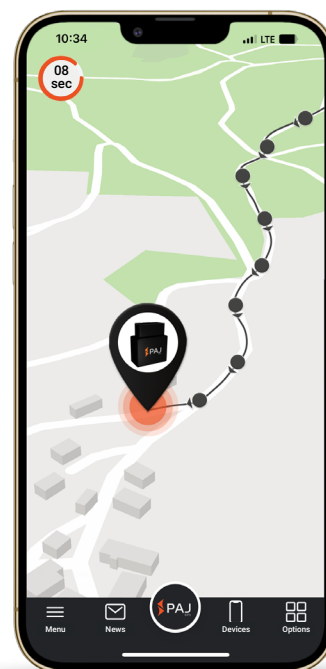

Alarm functions:

Vibration

Geofence

Speed

Power cut

Ignition

Voltage