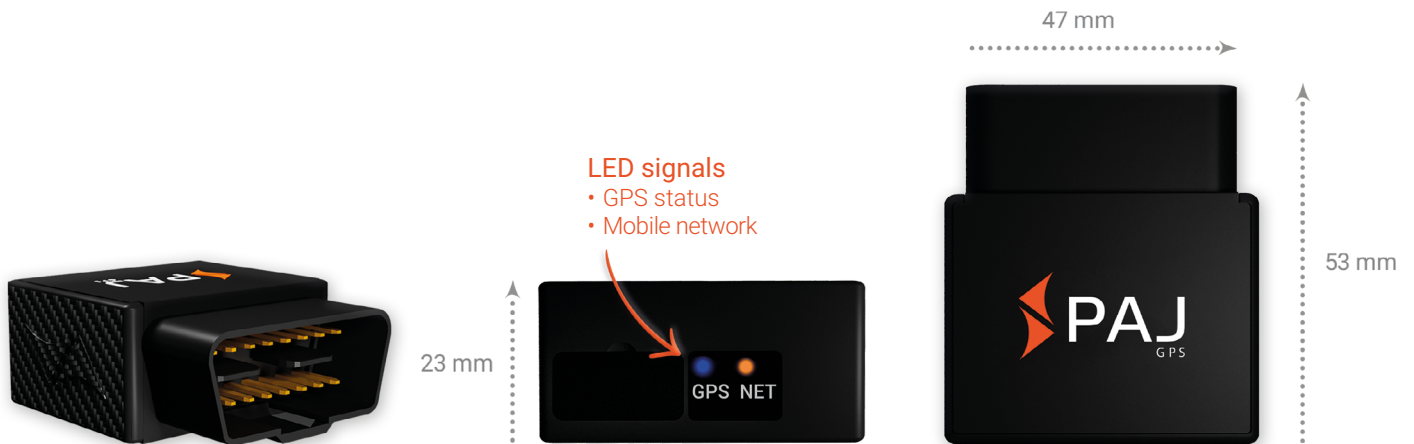

CAR OBD FINDER 4G 2.0

DATA SHEET

Easy connection via the OBD connector

Always ready to use

Splash-proof

45 g

4G LTE

9-35 V

Technical details:

- Battery connection OBD 9-35 V
- Battery type (internal) 3.7 V 180 mAh NiMH
- GPS accuracy up to 5 meters
- Waterproof splash-proof
- Operating environment from -20°C to +75°C
- Humidity from 10 % to 85 %