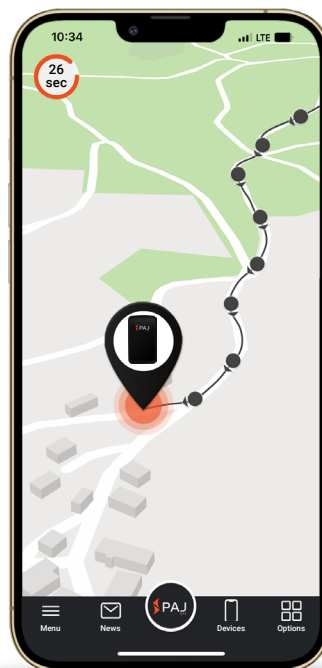

# ALLROUND FINDER 4G

## DATA SHEET

LED signals  
 • Battery  
 • Mobile network  
 • GPS status

On/off switch

SOS button

63 mm

23 mm

106 mm

Multiple use

### Areas of application:

Cars

Motorcycles

Bags

Elderly

Children

Bicycles

### Summary information:

- ▶ Usable via the PAJ FINDER Portal (registration required after receiving the device)
- ▶ Current position can be viewed on map at anytime
- ▶ Europe-wide location in over 40 countries
- ▶ Live mode, location update every 30 seconds
- ▶ Route information of the last 365 days available
- ▶ Alarm notifications for different events/situations
- ▶ Notifications via the PAJ app and via e-mail