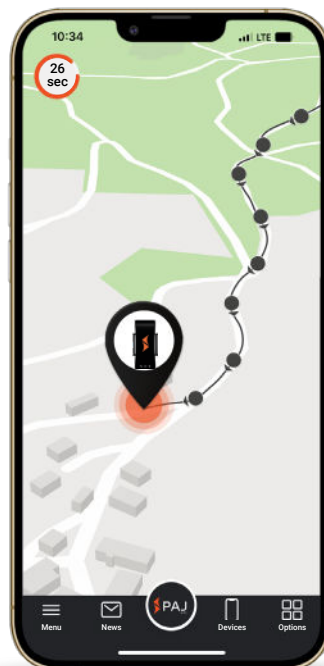

PAJ PET FINDER 4G

DATA SHEET

Waterproof

Call back & light function

Replaceable Cover

Wifi Home Zone

48 g

4G LTE

Battery

IP67

Areas of application:

Dogs

Cats

Technical Data:

- Battery duration up to 5 days
- Battery type 3.7 V / 700 mAh Li-ion
- GPS accuracy up to 5 meters
- Waterproof waterproof to IP67
- Operating environment from -20°C to +75°C
- Humidity from 10 % to 85 %

Summary information:

- Usable via the PAJ FINDER Portal (registration required after receiving the device)
- Current position can be viewed on map at anytime
- Worldwide location in over 100 countries
- Live mode, interval for location update can be set in the portal (60 sec. - 10 min.)
- Route information of the last 365 days available
- Alarm notifications for different events/situations
- Notifications via the PAJ app and via e-mail