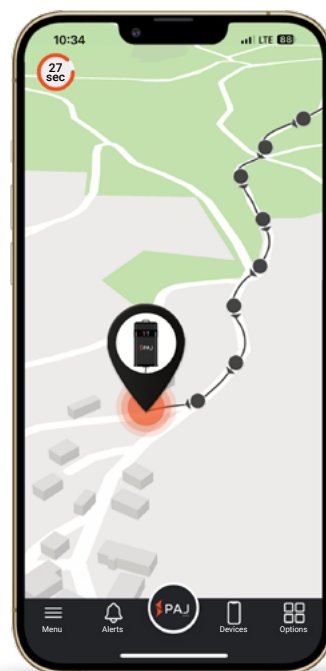

Alarm functions:

Vibration

Geofence

Speed

Power cut

Ignition

Voltage