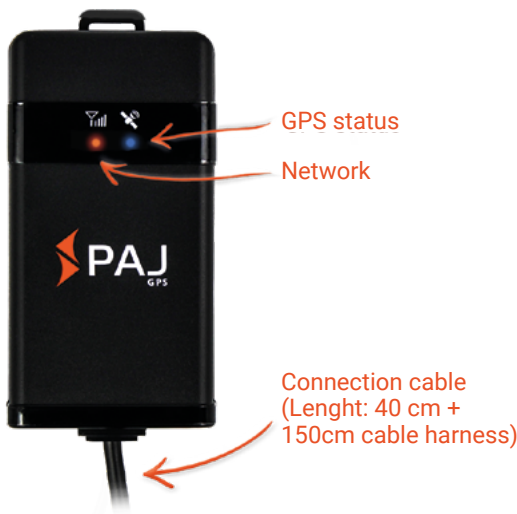

VEHICLE FINDER 4G 2.0

DATA SHEET

Connection to the vehicle's battery

Always ready to use

Waterproof

80 g

4G LTE

9-75 V

IP67

Areas of application:

Motorcycles

Scoters

Quads

Cars

Campervans

Boats

Technical details:

- Battery connection DC 9-75 V
- Battery type (internal) 3,7 V 180 mAh NiMH
- GPS accuracy up to 5 meters
- Waterproof waterproof to IP67
- Operating environment -20 °C to +75 °C
- Humidity 10 % to 85 %