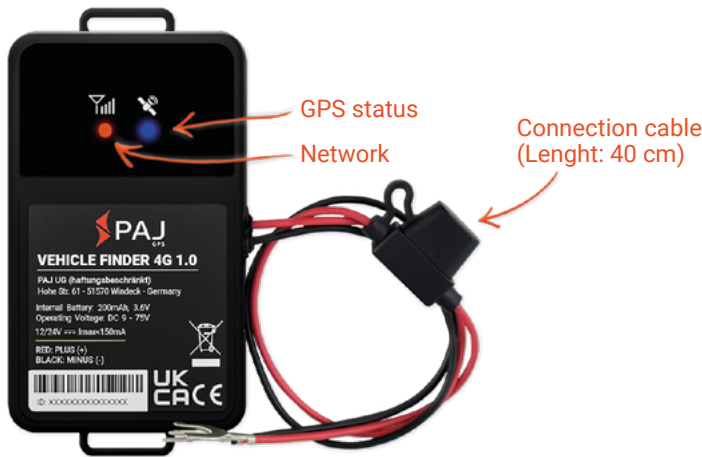

VEHICLE FINDER 4G 1.0

DATA SHEET

Connection to the vehicle's battery

Always ready to use

Waterproof

116 g

4G LTE

9-75 V

Summary information:

- Usable via the PAJ FINDER Portal (registration required after receiving the device)
- Current position can be viewed on map at anytime
- Worldwide location in over 100 countries
- Live mode, location update every 30 seconds
- Route information of the last 365 days available
- Alarm notifications for different events/situations
- Notifications via the PAJ app and via e-mail

Technical details:

- Battery connection DC 9-75 V
- Battery type (internal) 3,6 V 200 mAh NiMH
- GPS accuracy up to 5 meters
- Waterproof waterproof to IP67
- Operating environment -20 °C to +75 °C
- Humidity 10 % to 85 %

Alarm functions:

Vibration

Geofence

Speed

Power cut

Ignition

Voltage