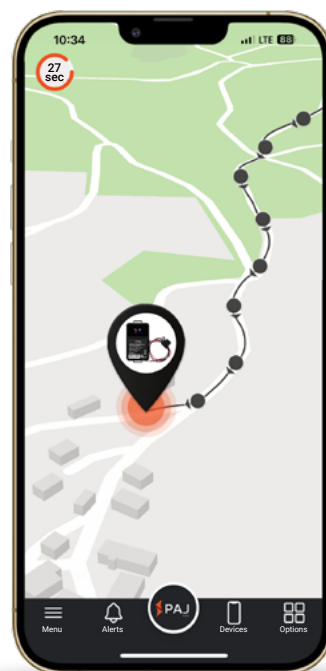

Technical details:

- Battery connection DC 9-75 V
- Battery type (internal) 3,6 V 200 mAh NiMH
- GPS accuracy up to 5 meters
- Waterproof waterproof to IP67
- Operating environment -20 °C to +75 °C
- Humidity 10 % to 85 %