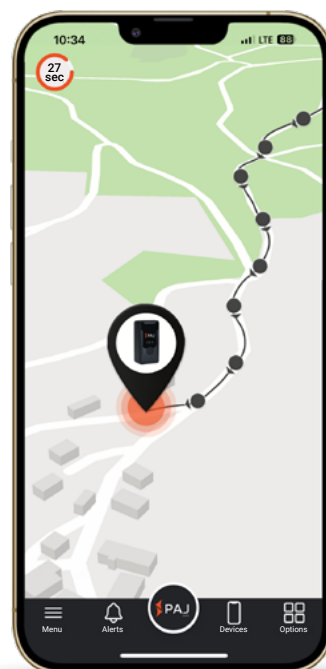

EASY FINDER 4G

DATA SHEET

Multiple use

Protected against rain

Battery-powered

SOS button

100 g

4G LTE

Battery

IP65

Areas of application:

Children

Elderly

Bags

Bicycles

Horses

Summary information:

- Usable via the PAJ FINDER Portal (registration required after receiving the device)
- Current position can be viewed on map at anytime
- Worldwide location in over 100 countries
- Live mode, location update every 30 seconds
- Route information of the last 365 days available
- Alarm notifications for different events/situations
- Notifications via the PAJ app and via e-mail

Technical details:

- Battery duration
- Battery type
- GPS accuracy
- Waterproof
- Operating environment
- Humidity

Standby: approx. 14 days /
in operation: approx. 10 days
3,7 V 3000 mAh Li-ion
up to 5 meters
waterproof to IP65
-20 °C to +75 °C
10 % to 85 %