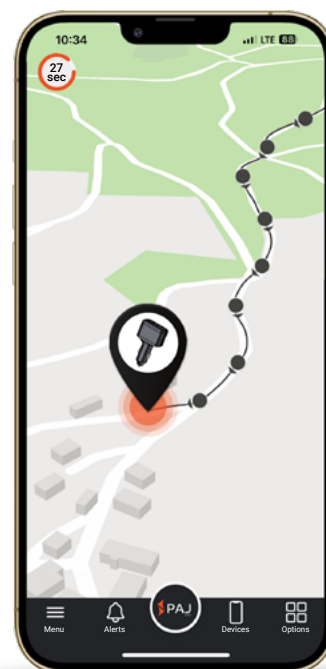

USB GPS FINDER 4G

DATA SHEET

Direct connection to the 12V outlet

USB & USB-C connection

SOS button

48 g

4G LTE

12V

- Usable via the PAJ FINDER Portal (registration required after receiving the device)
- Current position can be viewed on map at anytime
- Worldwide location in over 100 countries
- Live mode, location update every 30 seconds
- Route information of the last 365 days available
- Alarm notifications for different events/situations
- Notifications via the PAJ app and via e-mail