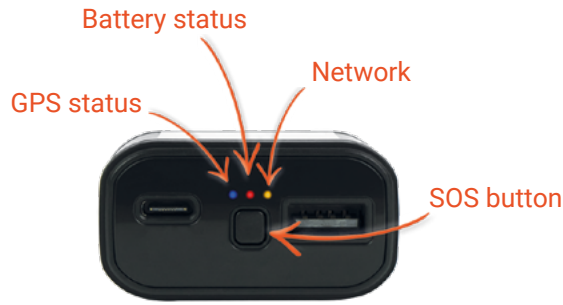

USB GPS FINDER 4G

DATA SHEET

Direct connection to the 12V outlet

USB & USB-C connection

SOS button

48 g

4G LTE

12V

- Usable via the PAJ FINDER Portal (registration required after receiving the device)
- Current position can be viewed on map at anytime
- Worldwide location in over 100 countries
- Live mode, location update every 30 seconds
- Route information of the last 365 days available
- Alarm notifications for different events/situations
- Notifications via the PAJ app and via e-mail