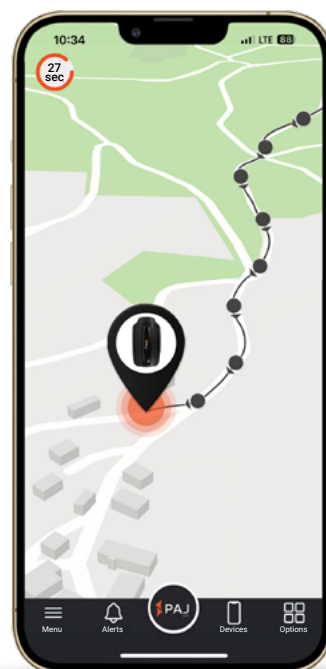

POWER FINDER 4G

DATA SHEET

Battery-powered

Splash-proof

Long battery life

Magnetic

280 g

4G LTE

Boats

Summary information:

- Usable via the PAJ FINDER Portal (registration required after receiving the device)
- Current position can be viewed on map at anytime
- Worldwide location in over 100 countries
- Live mode, location update every 30 seconds
- Route information of the last 365 days available
- Alarm notifications for different events/situations
- Notifications via the PAJ app and via e-mail

Technical details:

- Battery duration
- Battery type
- GPS accuracy
- Waterproof
- Operating environment
- Humidity

Standby: approx. 90 days /
in operation: approx. 40 days
3,7 V 10000 mAh Li-ion
up to 5 meters
splash-proof to IP64
-20 °C to +75 °C
10 % to 85 %