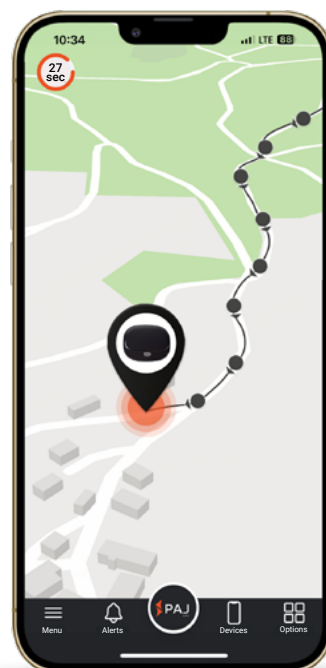

PET FINDER 4G

DATA SHEET

Free collar

Sound and light function

Battery-powered

Waterproof

32 g

4G LTE

Battery

IP67

Areas of application:

Dogs

Technical details:

- ▶ Battery duration Standby: approx. 5 days / in operation: approx. 9 hours
- ▶ Battery type 3,85 V 500 mAh Li-Polymer
- ▶ GPS accuracy up to 5 meters
- ▶ Waterproof waterproof to IP67
- ▶ Operating environment -20 °C to +70 °C
- ▶ Humidity 5 % to 95 %

Summary information:

- ▶ Usable via the PAJ FINDER Portal (registration required after receiving the device)
- ▶ Current position can be viewed on map at anytime
- ▶ Worldwide location in over 100 countries
- ▶ Live mode, location update every 30 seconds
- ▶ Route information of the last 365 days available
- ▶ Alarm notifications for different events/situations
- ▶ Notifications via the PAJ app and via e-mail